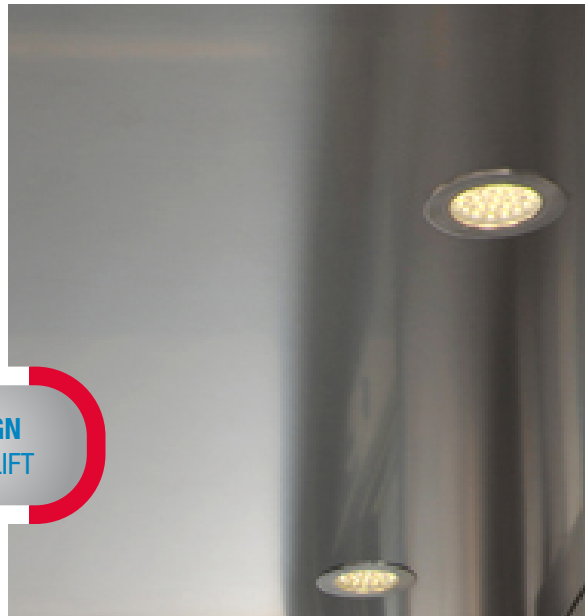

CHOOSE YOUR STYLE WITH CUSTOMIZED MATERIALS AND FINISHES

WALLS AND ACCESSORIES

DOORS & WALLS IN STAINLESS STEEL WITH FINISHES IN POLISHED ½ FRONT WALL **MIRROR** ROUNDED ANGLES

LIGHT AND FLOOR

SPOT LIGHTS WITH FRAME. **LINOLEUM FLOOR** (GREY)