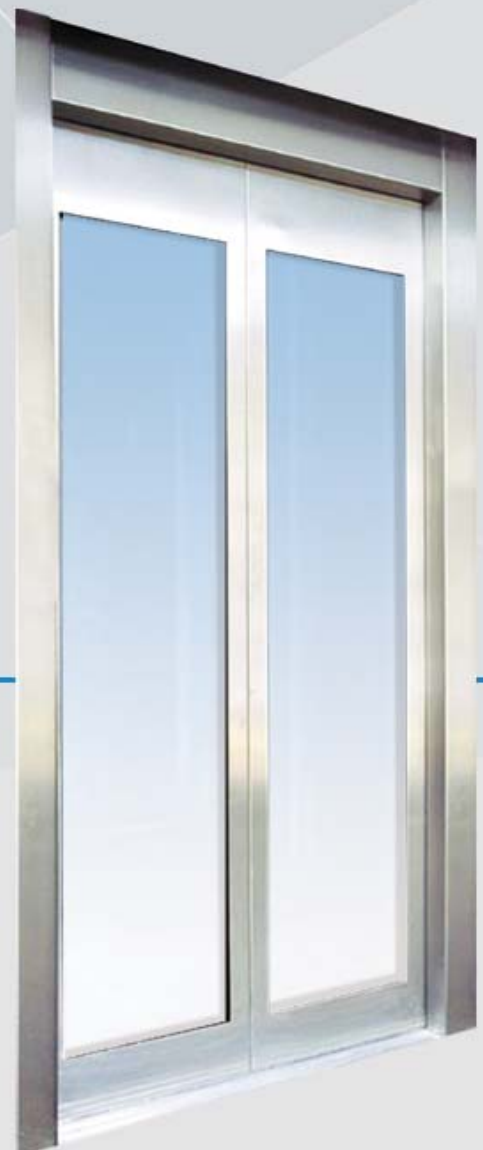

P2 Automatic

Full Glass or stainless steel frame with glass panels.

Any shape is available.

Central opening: 2 or more panels

Many sizes available: from 500 to 2400mm.