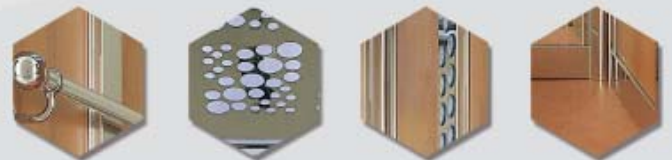

Ceiling

With many holes, Mirror finishing with hinge opening extol internal full height mirror and tube handrails.

Flooring

Orange Linoleum. It is possible to choose different colours.

Details

Any colours and finishes are available