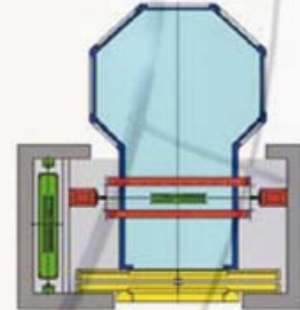

Cabin 9

Shafts