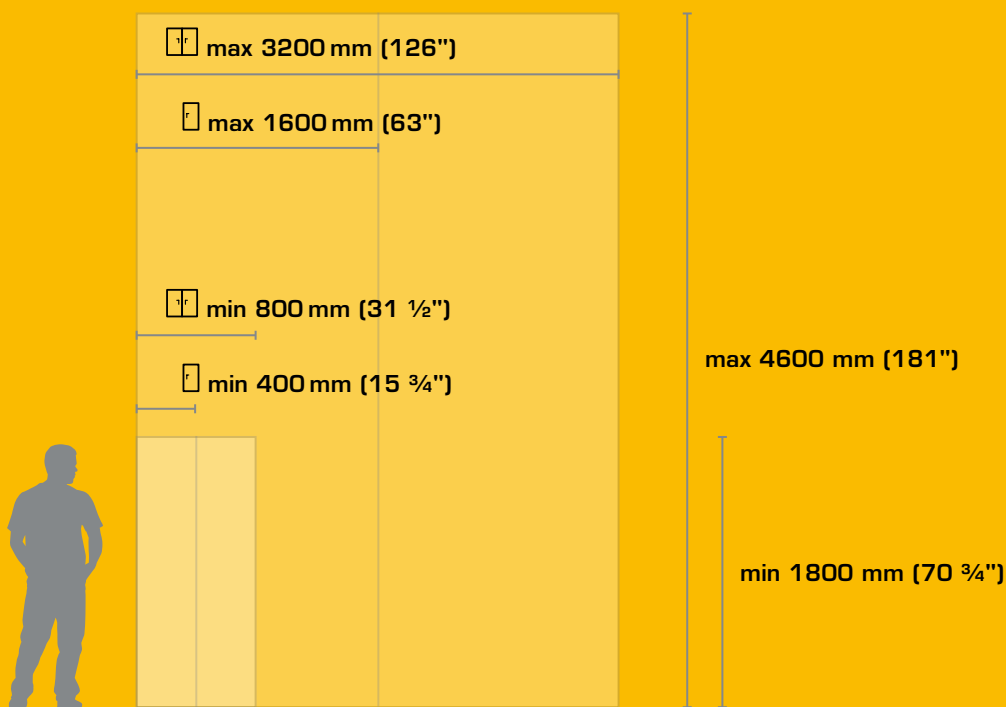

DIMENSIONS

Special dimemnsions on request